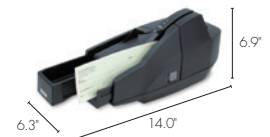

General information

Interface	USB
Operating system	Microsoft Windows® 2000 Professional with SP4; Microsoft Windows XP Home or Professional with SP2 and SP3; Microsoft Windows Vista (32 bit or 64 bit) with SP1 Home Basic, Home Premium, Business or Ultimate; Microsoft Windows 7, 7.1 and 8
Overall dimensions	6.3" x 14" x 6.9" (160 x 355 x 175mm) (W x D x H)
Weight	Approximately 4Kg (8.8 lbs)
Case color	Epson Dark Gray
Warranty	Two-year limited warranty

What's in the box

- CaptureOne Single-Feed Check Scanner
- User manual (English)
- Power switch cover
- USB cable (length: 170 cm [66.9 in])
- Exclusive franking cartridge (Model EFC-01)
- External power supply (Model: AC adapter. C)
- Utility & Documents CD

Scan of Front of Check