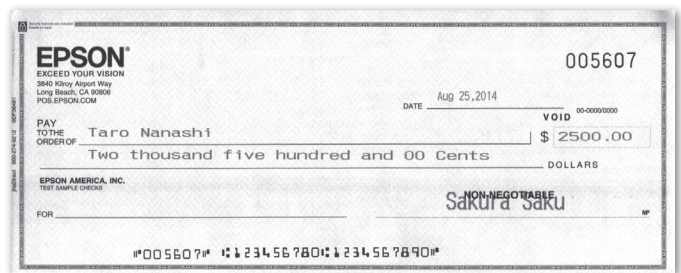

General information

Interface	USB
Operating system	Microsoft Windows® 2000 Professional with SP4; Microsoft Windows XP Home or Professional with SP2 and SP3; Microsoft Windows Vista (32 bit or 64 bit) with SP1 Home Basic, Home Premium, Business or Ultimate; Microsoft Windows 7, 7.1 and 8
Overall dimensions	6.3" x 14" x 6.9" (160 x 355 x 175mm) (W x D x H)
Weight	Approximately 4Kg (8.8 lbs)
Case color	Epson Dark Gray
Warranty	Two-year limited warranty

What's in the box

- CaptureOne Single-Feed Check Scanner
- User manual (English)
- Power switch cover
- USB cable (length: 170 cm [66.9 in])
- Exclusive franking cartridge (Model EFC-01)
- External power supply (Model: AC adapter. C)
- Utility & Documents CD

Scan of Front of Check